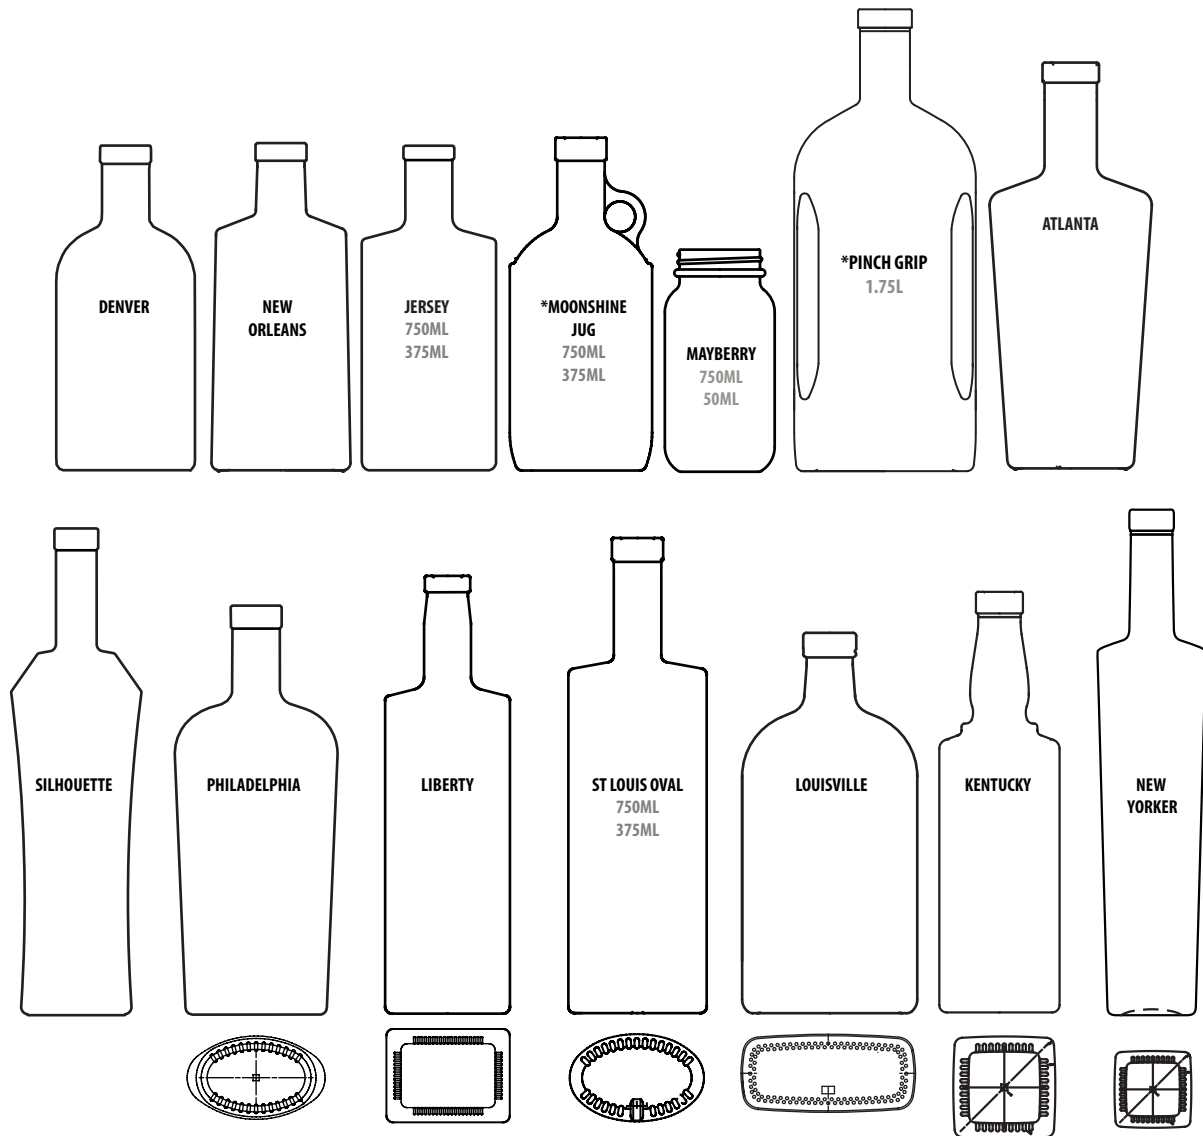

SPIRIT BOTTLES

ALL BOTTLES ASSUMED 750ML UNLESS
OTHERWISE SPECIFIED

* ADDITIONAL NECK FINISHES AVAILABLE

UNIVERSAL
PACKAGING
START TO FINISH PACKAGING

SPIRIT BOTTLES

ALL BOTTLES ASSUMED 750ML UNLESS
OTHERWISE SPECIFIED

* ADDITIONAL NECK FINISHES AVAILABLE